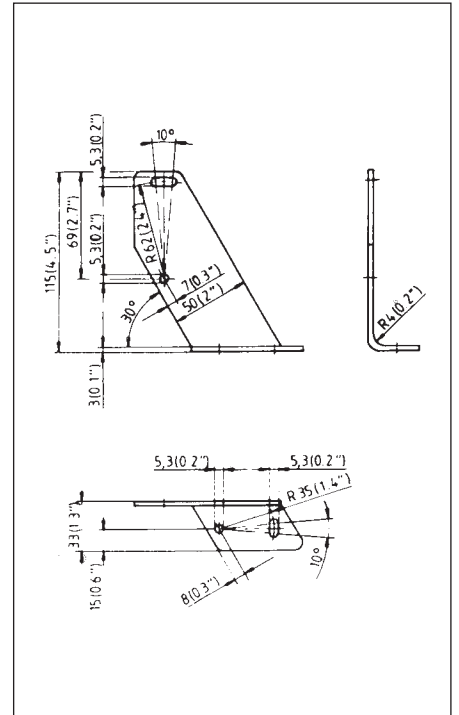

Mounting Brackets

Mounting brackets	BWN-M06NI/40 x 47	BWN-M06NI/27 x 38	BWN-M36NI
			
Material	Niro 1.4301	Niro 1.4301	Niro 1.4301
For series	MA-06, MA-16, MA-26, MA-15	MA-06, MA-16, MA-26, MA-15	MA-06, MA-16, MA-26, MA-15
Article number	4102802001	4102802002	4904700035
Dimensioned drawing			

Mounting Material

Other mounting brackets available on request.

Type designation	BWN-L05ST KPL	BWN-L20NI KPL
Article number	6571300003	6571200002

Type designation	BWN-L20NI KPL	BWN-L12AL KPL
Article number	6571200007	6571500006