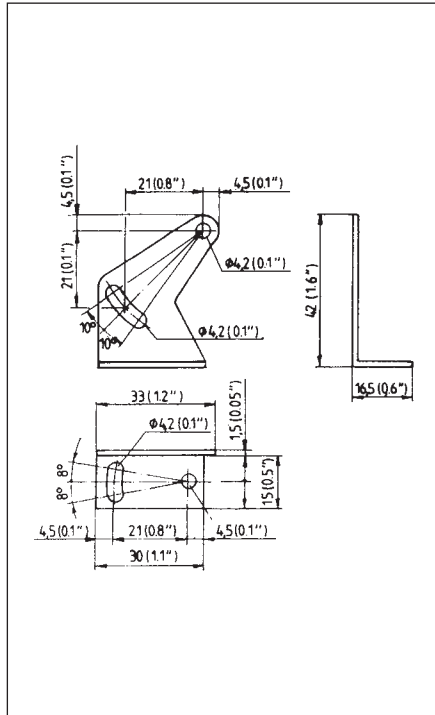

Mounting Brackets

Mounting brackets	BWN-M06NI/40 x 47	BWN-M06NI/27 x 38	BWN-M36NI
			
Material	Niro 1.4301	Niro 1.4301	Niro 1.4301
For series	MA-06, MA-16, MA-26, MA-15	MA-06, MA-16, MA-26, MA-15	MA-06, MA-16, MA-26, MA-15
Article number	4102802001	4102802002	4904700035
Dimensioned drawing			

Mounting Material

Other mounting brackets available on request.

Type designation	BWN-L05ST KPL	BWN-L20NI KPL
Article number	6571300003	6571200002

Type designation	BWN-L20NI KPL	BWN-L12AL KPL
Article number	6571200007	6571500006