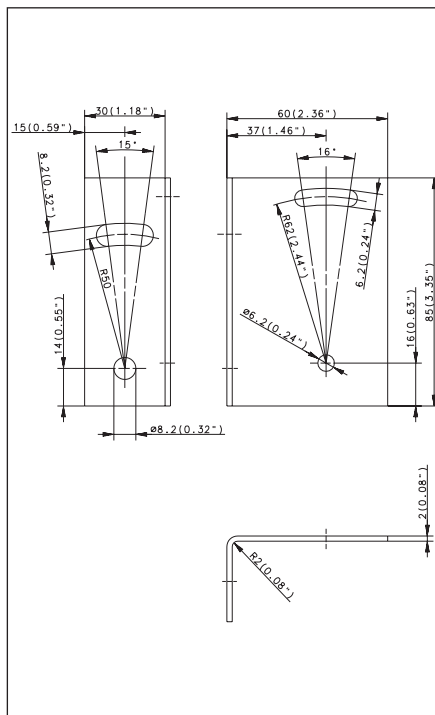

Mounting Brackets

Mounting brackets	BWN-M06NI/40 x 47	BWN-M06NI/27 x 38	BWN-M36NI
			
Material	Niro 1.4301	Niro 1.4301	Niro 1.4301
For series	MA-06, MA-16, MA-26, MA-15	MA-06, MA-16, MA-26, MA-15	MA-06, MA-16, MA-26, MA-15
Article number	4102802001	4102802002	4904700035
Dimensioned drawing			

Mounting Material

Other mounting brackets available on request.

Type designation	BWN-L05ST KPL	BWN-L20NI KPL
Article number	6571300003	6571200002

Type designation	BWN-L20NI KPL	BWN-L12AL KPL
Article number	6571200007	6571500006