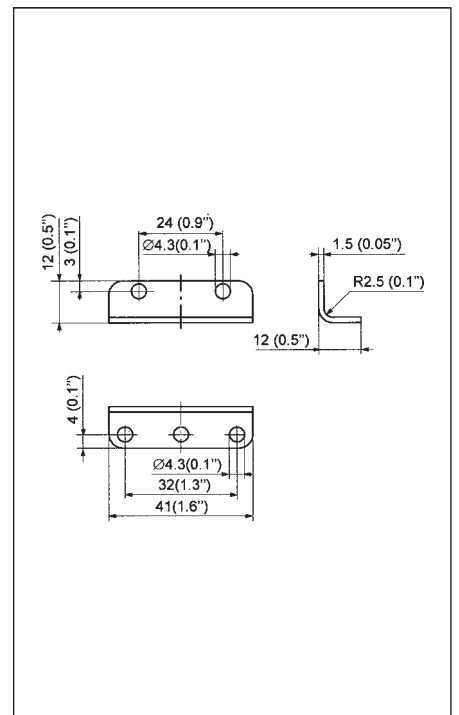

Mounting Brackets

Mounting brackets	BWN-M06NI/40 x 47	BWN-M06NI/27 x 38	BWN-M36NI
			
Material	Niro 1.4301	Niro 1.4301	Niro 1.4301
For series	MA-06, MA-16, MA-26, MA-15	MA-06, MA-16, MA-26, MA-15	MA-06, MA-16, MA-26, MA-15
Article number	4102802001	4102802002	4904700035
Dimensioned drawing			

Mounting Material

Other mounting brackets available on request.

Type designation	BWN-L05ST KPL	BWN-L20NI KPL
Article number	6571300003	6571200002

Type designation	BWN-L20NI KPL	BWN-L12AL KPL
Article number	6571200007	6571500006